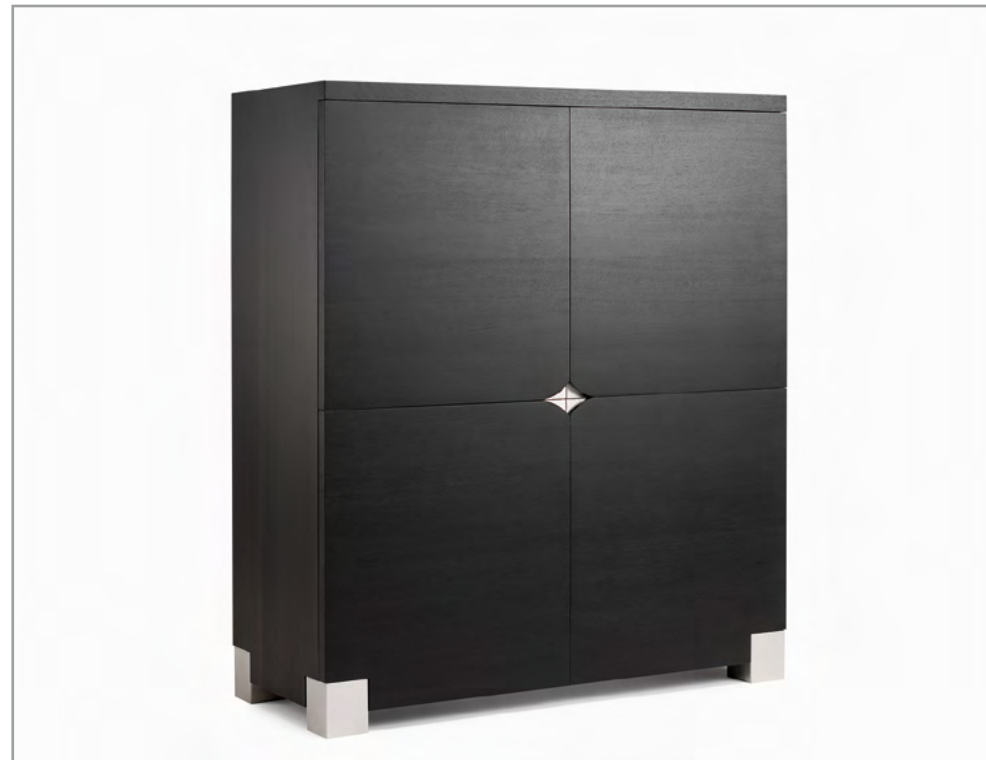

A close-up, black and white photograph of a modern table's corner. The table top is a dark, textured material, possibly wood or laminate, with a fine grain. A light-colored wooden leg is attached to the underside of the table, meeting it at a sharp, clean 90-degree angle. The lighting is dramatic, highlighting the textures and the sharp lines of the furniture. The background is a plain, light color.

KLUSKENS
meubelcreaties

Veneto

Bellagio

Kem 782-1 Lenti

Kem 814 Treviso

Kem 783 Como

Kem 786 Brera

Brera